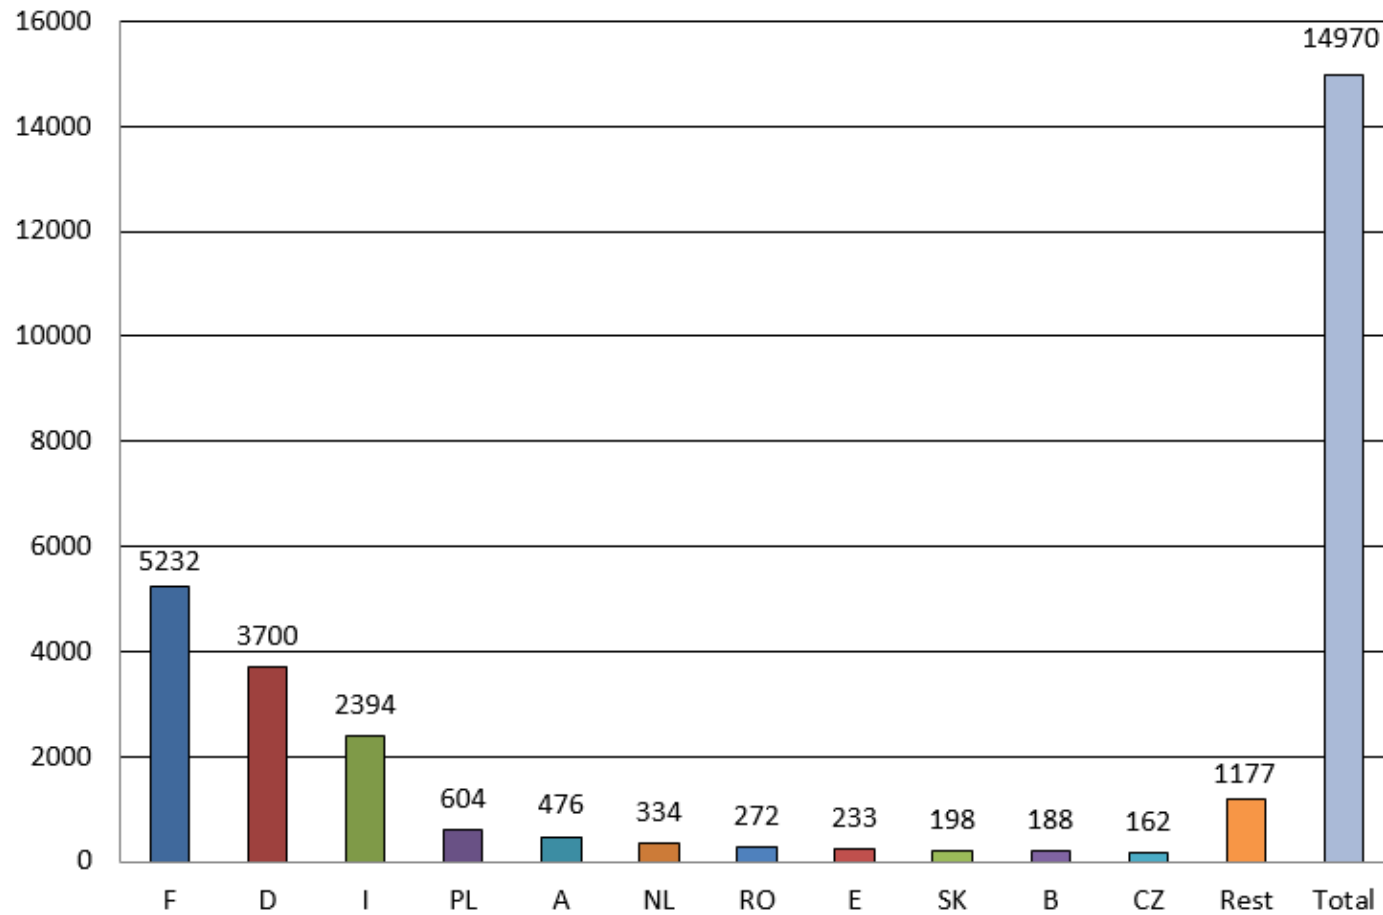

**Number of accident caused by foreign vehicles in Switzerland
during the period of 1.1. - 31.12.2017
(by country of the vehicle that caused the accident)**

Source: CoB Statistics 2017

**Number of accident caused by foreign vehicles in Switzerland
during the period of 1.1. - 31.12.2017
(by country of the vehicles caused the accident)**

Source: CoB Statistics 2017

**Number of accident caused by Swiss vehicles abroad
during the period of 1.1. - 31.12.2017
(by country of accident)**

Source: CoB Statistics 2017

**Number of accidents caused by Swiss vehicles abroad
during the period of 1.1. - 31.12.2017
(by country of accident)**