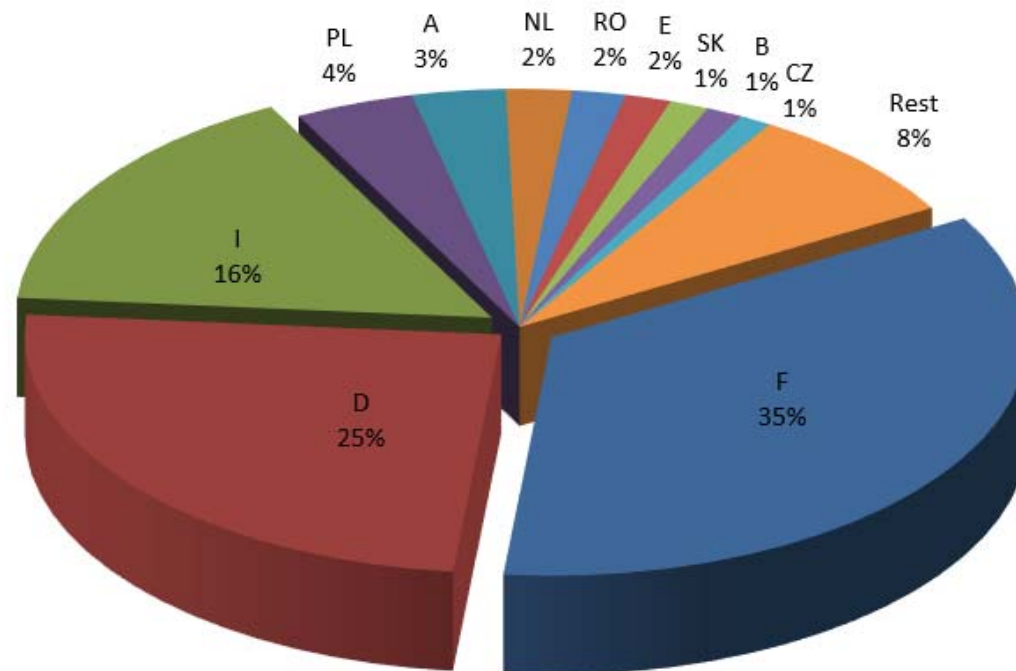

**Number of accident caused by foreign vehicles in Switzerland
during the period of 1.1. - 31.12.2017
(by country of the vehicle that caused the accident)**

Source: CoB Statistics 2017

**Number of accident caused by foreign vehicles in Switzerland
during the period of 1.1. - 31.12.2017
(by country of the vehicles caused the accident)**

Source: CoB Statistics 2017

**Number of accident caused by Swiss vehicles abroad
during the period of 1.1. - 31.12.2017
(by country of accident)**

Source: CoB Statistics 2017

**Number of accidents caused by Swiss vehicles abroad
during the period of 1.1. - 31.12.2017
(by country of accident)**