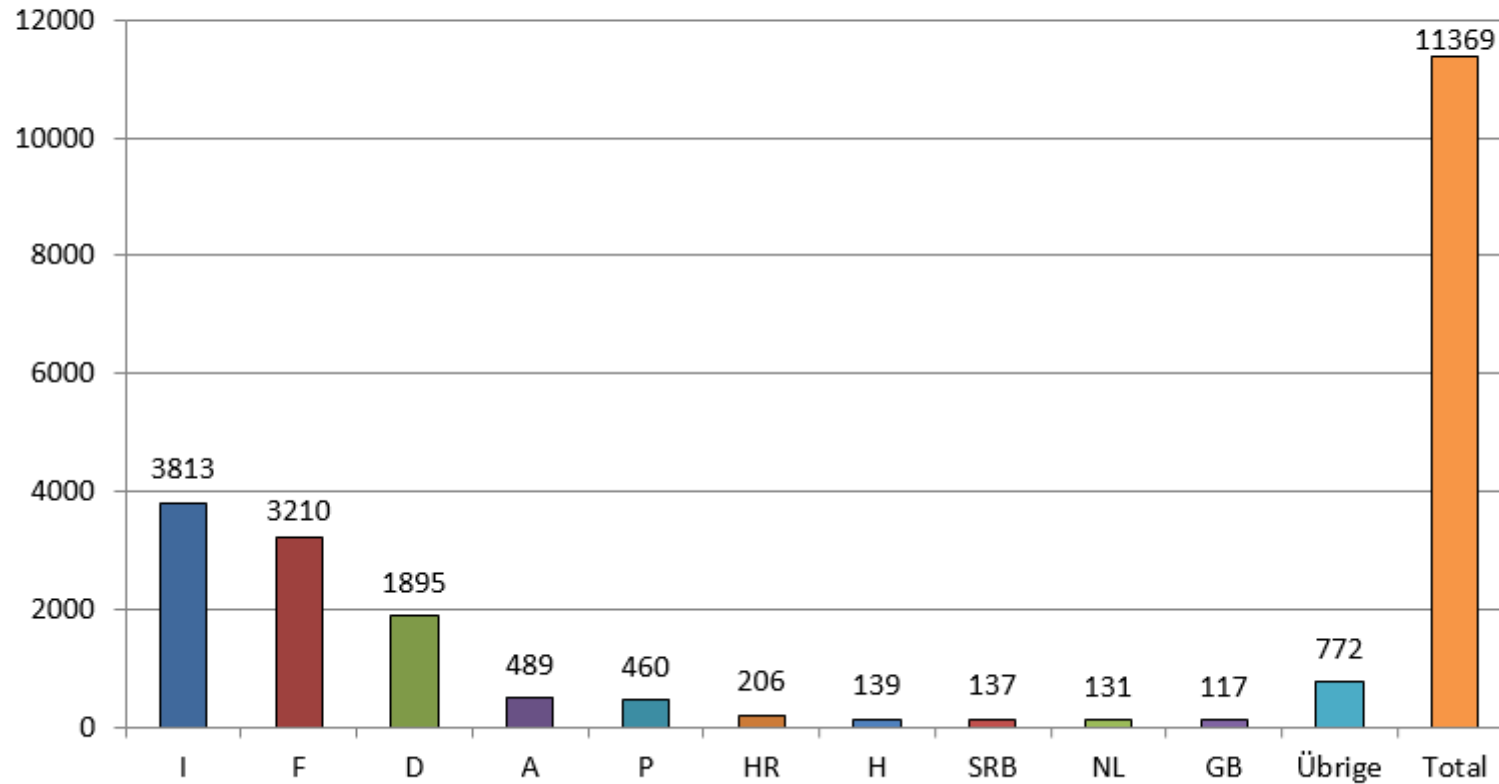

**Number of accident caused by foreign vehicles in Switzerland
during the period of 1.1. - 31.12.2017
(by country of the vehicle that caused the accident)**

Source: CoB Statistics 2017

**Number of accident caused by foreign vehicles in Switzerland
during the period of 1.1. - 31.12.2017
(by country of the vehicles caused the accident)**

Source: CoB Statistics 2017

**Number of accident caused by Swiss vehicles abroad
during the period of 1.1. - 31.12.2017
(by country of accident)**

Source: CoB Statistics 2017

**Number of accidents caused by Swiss vehicles abroad
during the period of 1.1. - 31.12.2017
(by country of accident)**