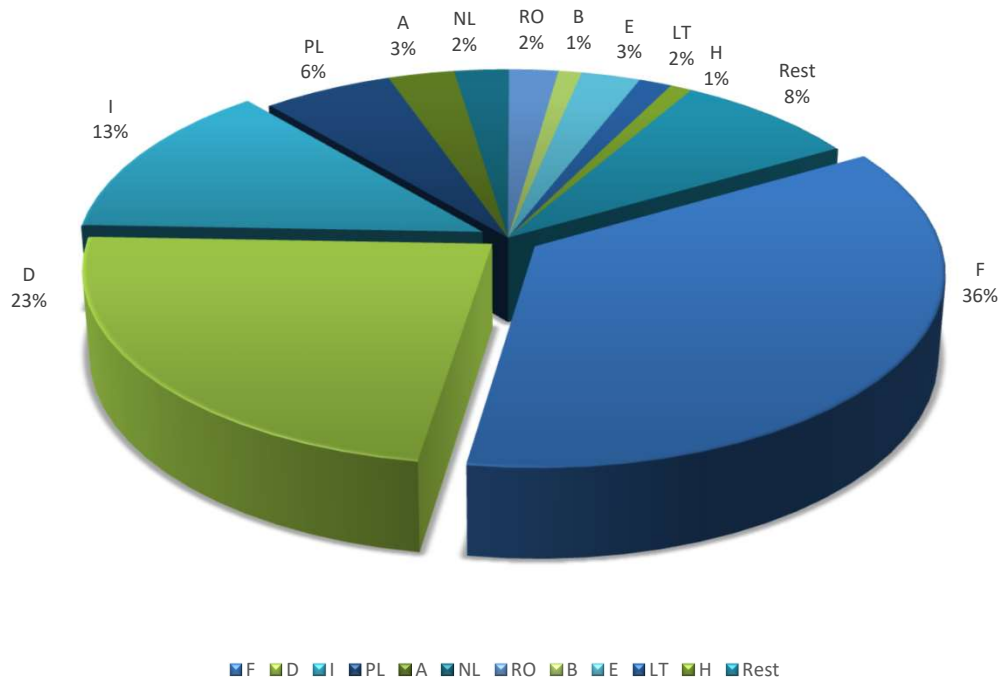

**Number of accidents caused by foreign vehicles in Switzerland
during the period of 1.1. - 31.12.2021
(by country of the vehicle that caused the accident)**

**Number of accidents caused by foreign vehicles in Switzerland
during the period of 1.1. - 31.12.2021
(by country of the vehicles caused the accident)**

**Number of accidents caused by Swiss vehicles abroad
during the period of 1.1. - 31.12.2021
(by country of accident)**

Source: CoB Statistics 2021

**Number of accidents caused by Swiss vehicles abroad
during the period of 1.1. - 31.12.2021
(by country of accident)**