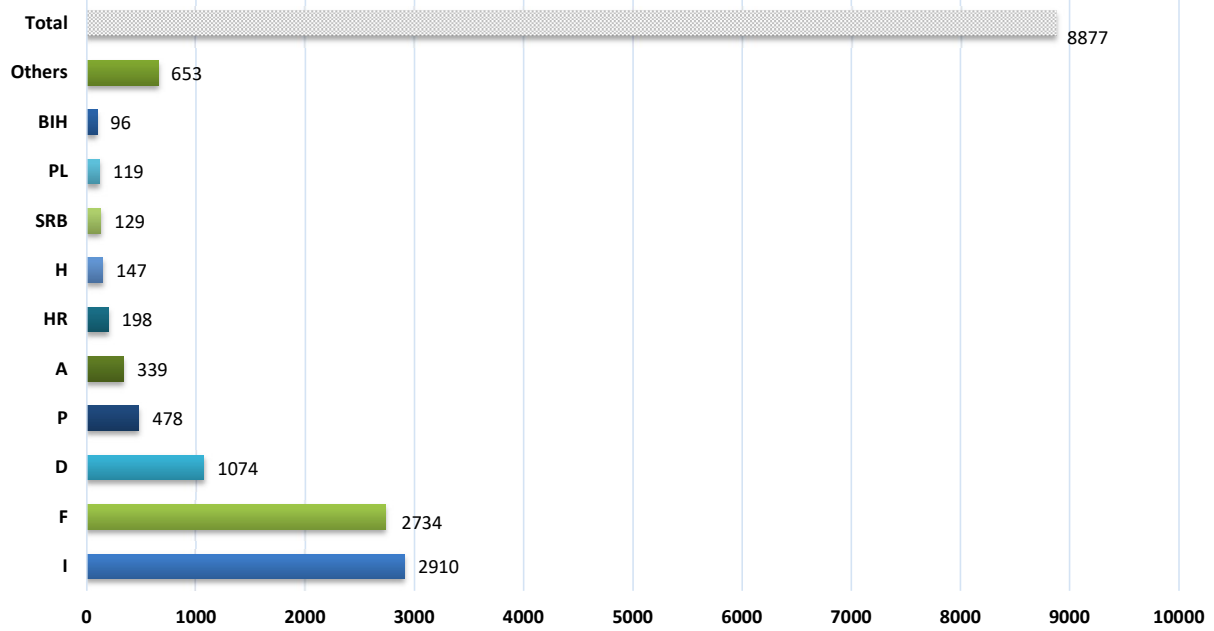

**Number of accidents caused by foreign vehicles in Switzerland
during the period of 1.1. - 31.12.2021
(by country of the vehicle that caused the accident)**

**Number of accidents caused by foreign vehicles in Switzerland
during the period of 1.1. - 31.12.2021
(by country of the vehicles caused the accident)**

**Number of accidents caused by Swiss vehicles abroad
during the period of 1.1. - 31.12.2021
(by country of accident)**

Source: CoB Statistics 2021

**Number of accidents caused by Swiss vehicles abroad
during the period of 1.1. - 31.12.2021
(by country of accident)**