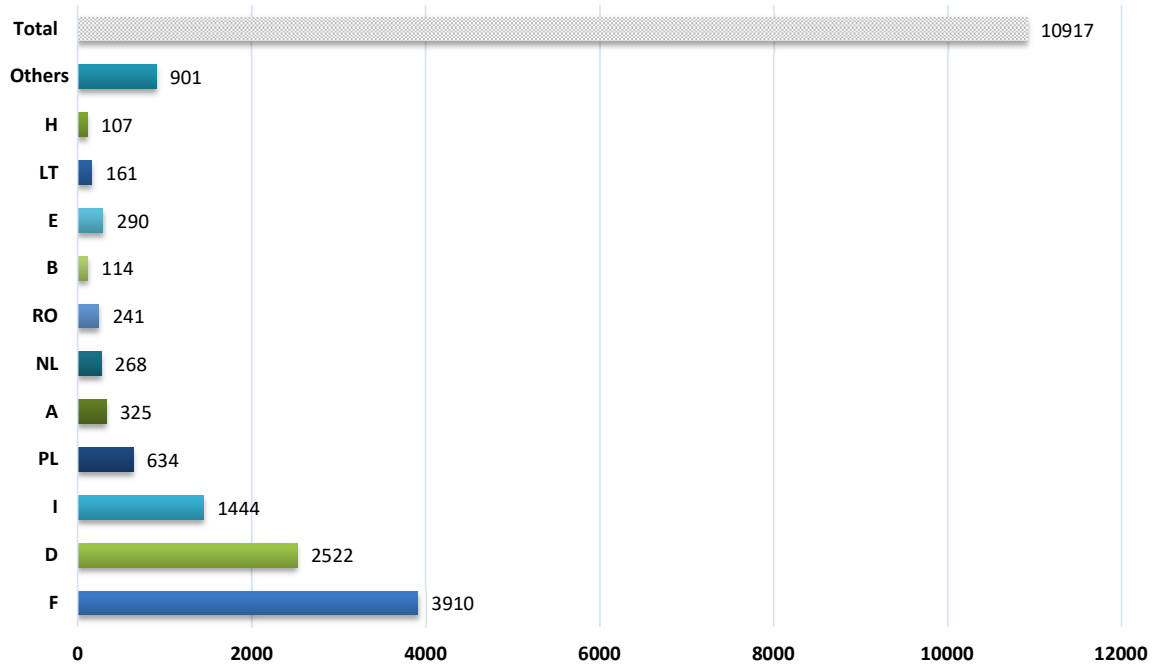

**Number of accidents caused by foreign vehicles in Switzerland
during the period of 1.1. - 31.12.2021
(by country of the vehicle that caused the accident)**

**Number of accidents caused by foreign vehicles in Switzerland
during the period of 1.1. - 31.12.2021
(by country of the vehicles caused the accident)**

**Number of accidents caused by Swiss vehicles abroad
during the period of 1.1. - 31.12.2021
(by country of accident)**

Source: CoB Statistics 2021

**Number of accidents caused by Swiss vehicles abroad
during the period of 1.1. - 31.12.2021
(by country of accident)**